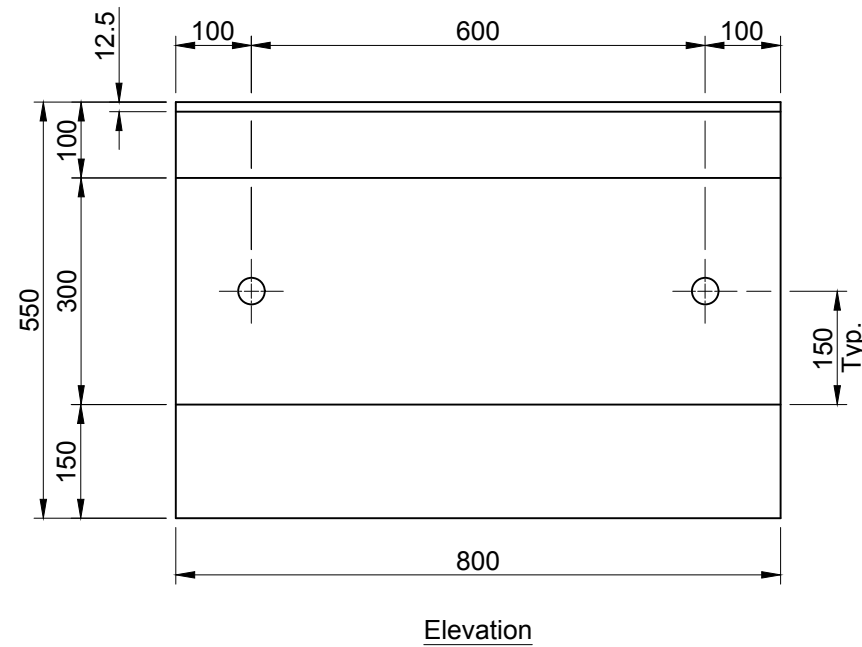

PROJECTION

						O	30.10.13	For Information.		CTC RMD			
REV	DATE	REASON FOR ISSUE	DRN	APP	REV	DATE	REASON FOR ISSUE		DRN	APP			
TITLE													
800 x 800 x 550mm Base Sleeper						ELITE PRECAST CONCRETE LIMITED HALESFIELD 9, TELFORD SHROPSHIRE TF7 4QW							
Elite Product Code : 04SPSUP800800550													
DRN	CTC	CHKD	RMD	DATE	30-10-13	SIZE	A3	SCALE	1:10	DRG	EPC-DRG-121	REV	O