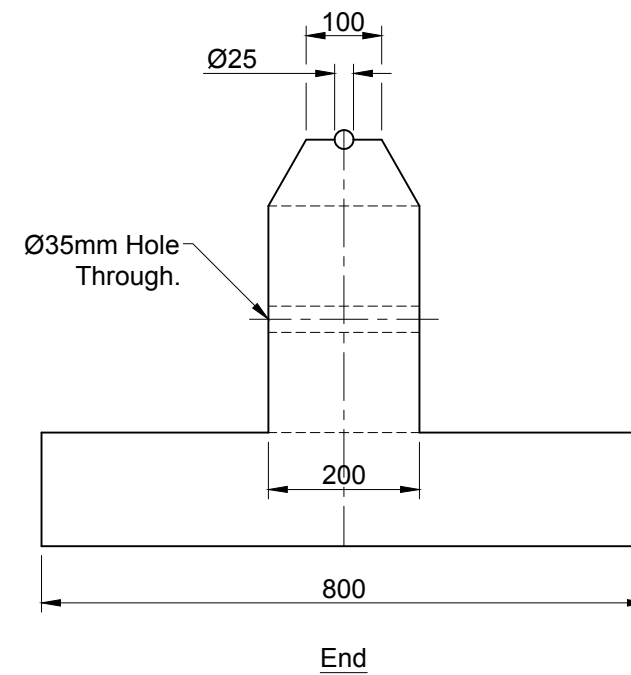

PROJECTION

						O	30.10.13	For Information.		CTC RMD			
REV	DATE	REASON FOR ISSUE	DRN	APP	REV	DATE	REASON FOR ISSUE		DRN	APP			
TITLE													
800 x 800 x 550mm Base Sleeper						ELITE PRECAST CONCRETE LIMITED HALESFIELD 9, TELFORD SHROPSHIRE TF7 4QW							
Elite Product Code : 04SPSUP800800550													
DRN	CTC	CHKD	RMD	DATE	30-10-13	SIZE	A3	SCALE	1:10	DRG	EPC-DRG-121	REV	O